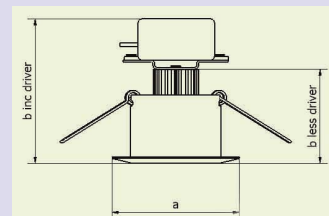

Part Number	Description	Diameter	Cut Out	Beam Angle
LED13-50	1 x 3 watt LED	50mm	40mm	20°
LED13-70	1 x 3 watt LED	70mm	56mm	30°
LED33-80	3 x 3 watt LED	80mm	66mm	30°

Please specify colour

The driver can be mounted on the back of the housing or can be left free depending upon space where fitting is to be installed